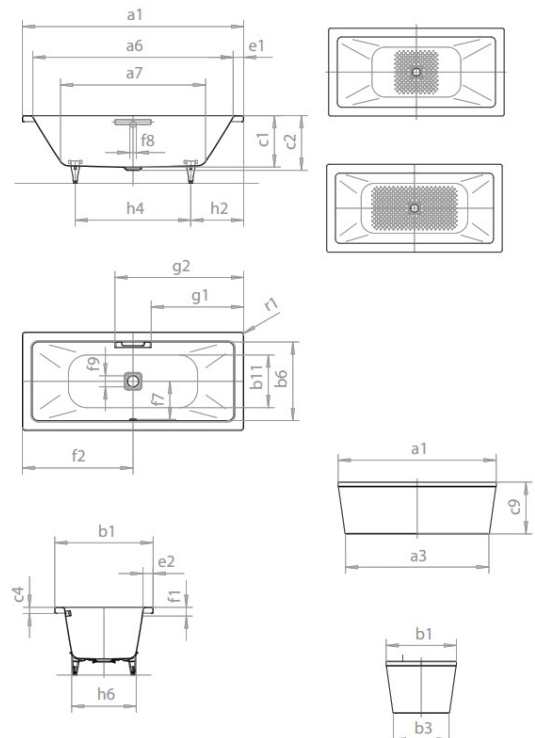

K U Y S E N
ENTERPRISES, INC.

Brand : KALDEWEI, Germany
 Name : CONODUO 733-7 Freestanding tub
 Item Code : 2351 4805 0717
 Designer : Sottsass Associati
 Color / Finish: Lava Black
 Dimensions : Overall (LxWxH in cm)
 180 x 80 x 43

Product info:

- Two seater freestanding tub with waste at center
- 3.5mm steel enamel
- Water volume: 159 liters
- Coated polyurethane moulded panel
- With ant-slip

Add-ons

- 1 x 6877 7055 0717 waste and overflow set
- 1 x 6880 7523 0000 flexible connection hose
- 1 x 5845 7600 0000 soundwave

Model	733	
External length	a ₁	1800 mm
External length (bottom)	a ₃	1633 mm
Internal length (top)	a ₆	1640 mm
Internal length (bottom)	a ₇	1180 mm
External width	b ₁	800 mm
External width (bottom)	b ₃	633 mm
Internal width (top)	b ₆	640 mm
Internal width (bottom)	b ₁₁	520 mm
Depth inside	c ₁	420 mm
Depth incl. waste hole	c ₂	445 mm
Height of rim	c ₄	50 mm
Overall height with panel	c ₉	590 mm
Width of rim (foot end; long side)	e ₁ ; e ₂	80; 80 mm
Distance top edge to centre of overflow hole	f ₁	70 mm
Distance bath edge to centre of waste hole	f ₂	900 mm
Distance centre of waste hole to centre of overflow hole	f ₇	310 mm
Diameter of overflow hole	f ₈	Ø 52 mm
Diameter of waste hole	f ₉	Ø 90 mm
Distance bath edge (foot end) to start of grip	g ₁	752 mm
Distance bath edge (foot end) to end of grip	g ₂	1048 mm
Distance foot end of bath edge to centre of foot	h ₂	555 mm
Distance between the feet	h ₄	690 mm
Width of feet max.	h ₆	515 mm
External radius	r ₁	23 mm
Water volume		159 l
Net weight		85 kg
Anti-slip		404 x 404 mm